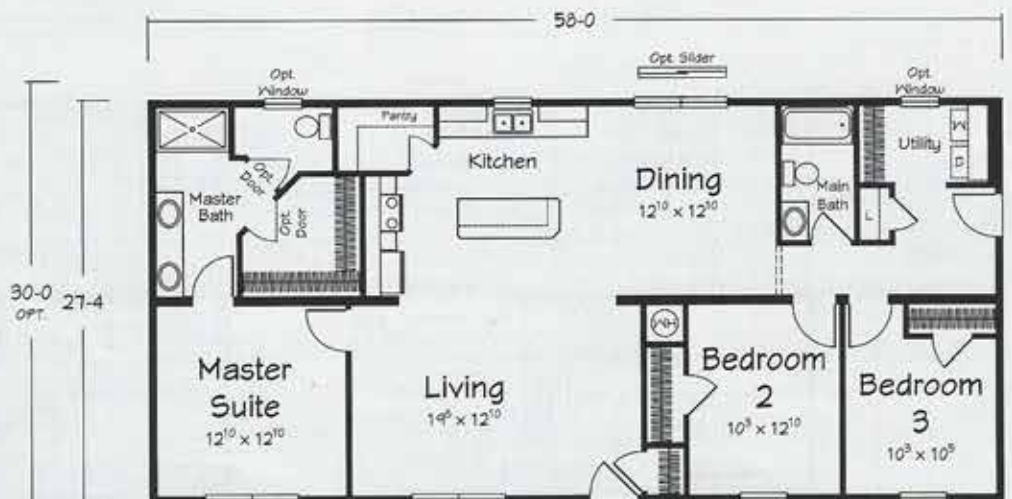

DRAKE HOMES

EASY STREET RANCH

1585 - 1746 square feet

3 bedrooms & 2 bathrooms

Shown with site built porch

Basement Plan

Easy Living Kitchen Option

Opt. HSB-1

Crawlspace Plan