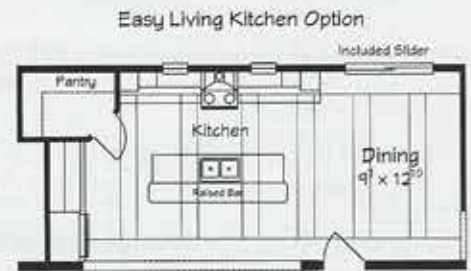

DRAKE HOMES

EASY STREET RANCH

1585 - 1746 square feet

3 bedrooms & 2 bathrooms

Shown with site built porch

Basement Plan

Easy Living Kitchen Option

Opt. HSB-1