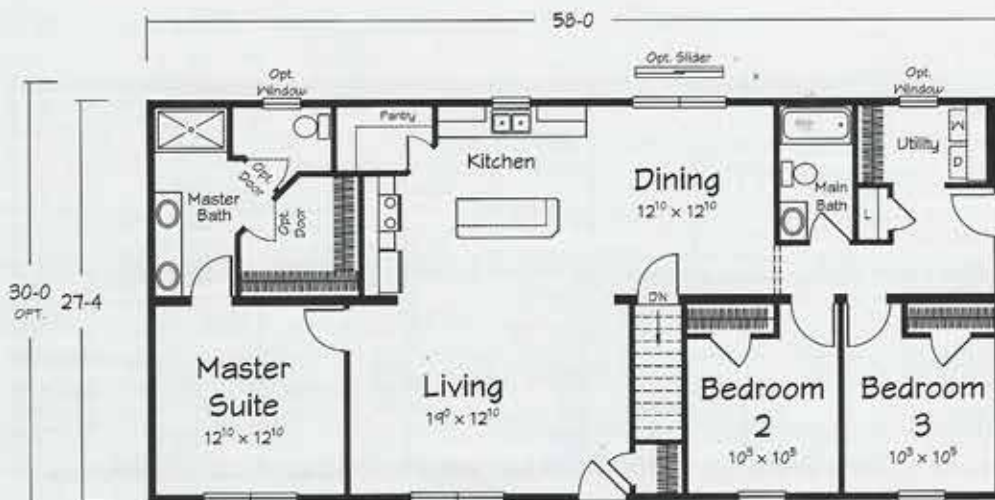

DRAKE HOMES

EASY STREET RANCH

1585 - 1746 square feet

3 bedrooms & 2 bathrooms

Shown with site built porch

Basement Plan

Easy Living Kitchen Option

Opt. HSB-1

Crawlspace Plan